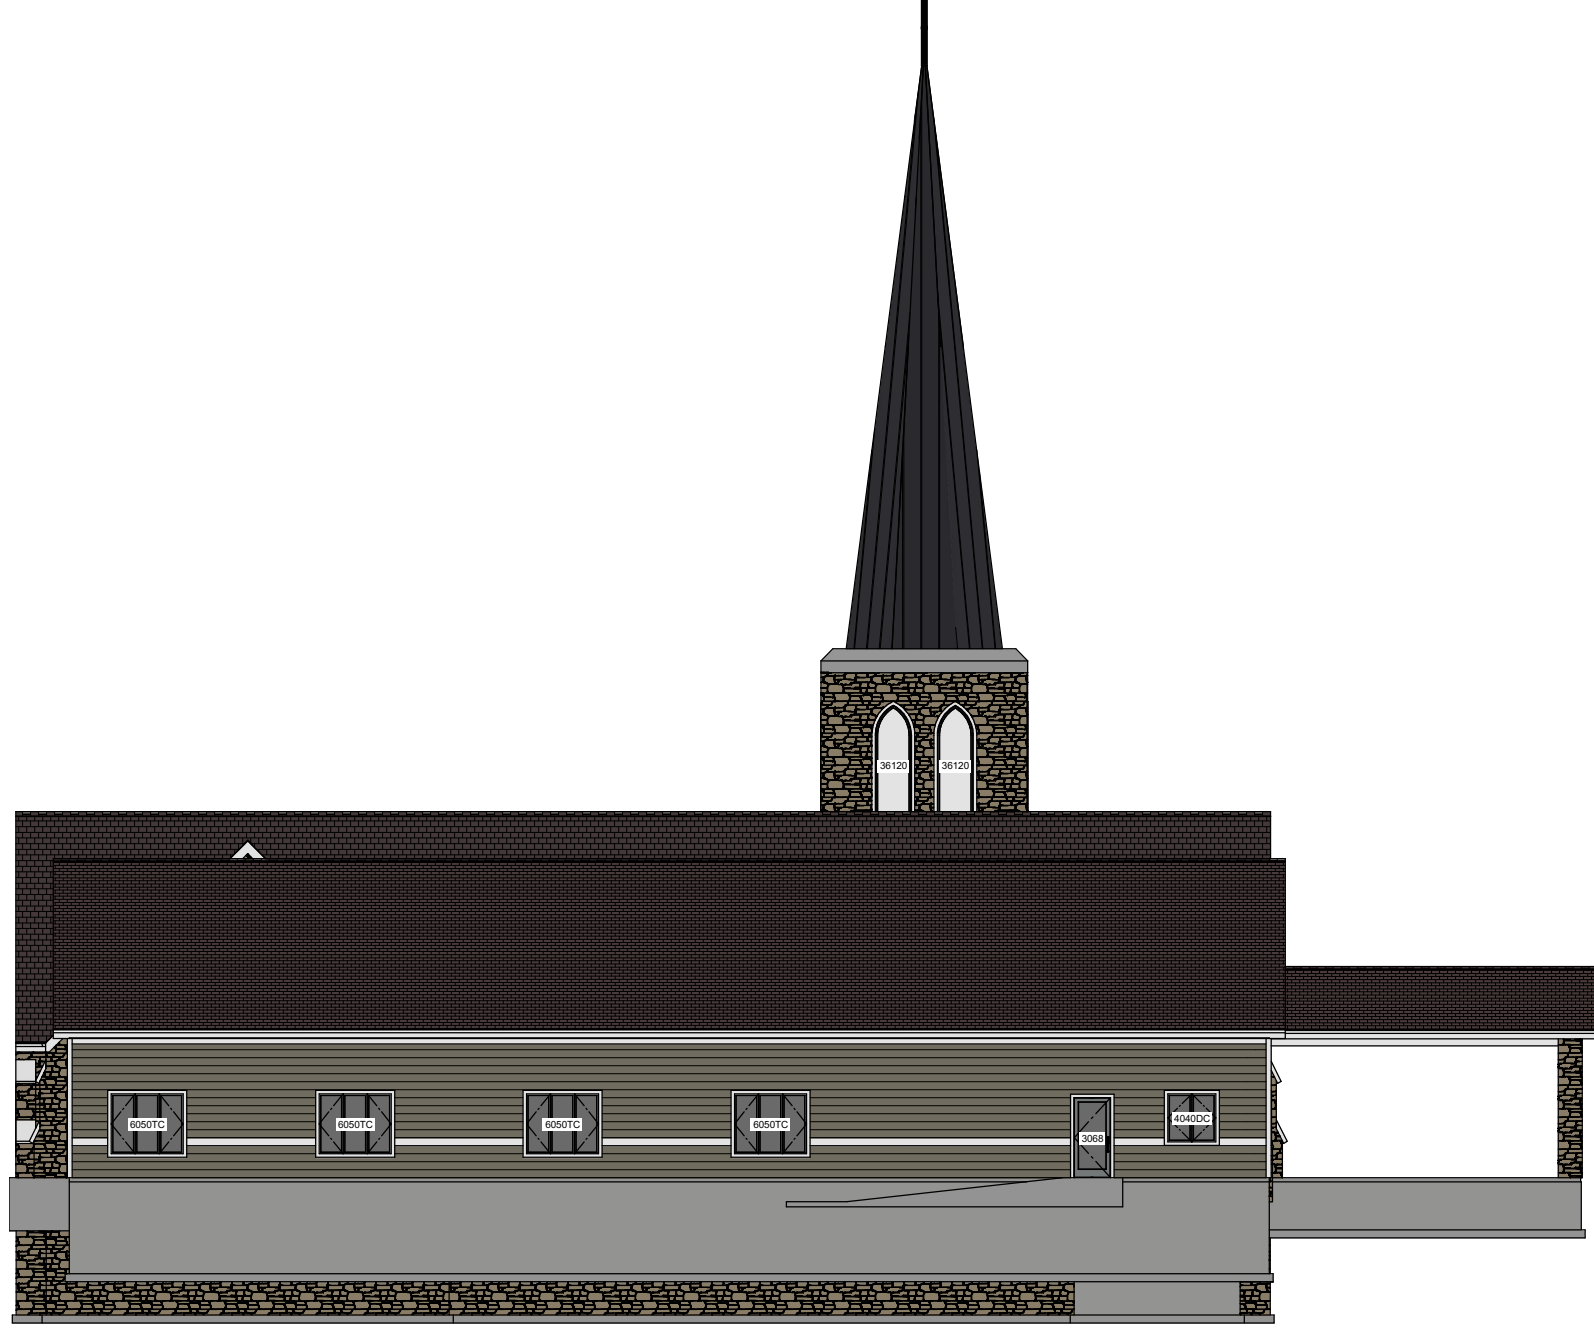

Drawn By:AJU

Scale:1/16" = 1'

3

Zion Lutheran Church

Front Elevation

9/5/2023

CLEVERINGA
CONSTRUCTION
507-920-5631

Drawn By:AJU

4

Scale: 1/16" = 1'

Zion Lutheran Church

Left Elevation

9/5/2023

Drawn By:AJU

Scale:1/16" = 1'

5

Zion Lutheran Church

Rear Elevation

9/5/2023

Drawn By:AJU

Scale:

6

Zion Lutheran Church

3D Render View

10

Zion Lutheran Church

9/5/2023

3D Render View

Drawn By:AJU

11

Scale:

Zion Lutheran Church